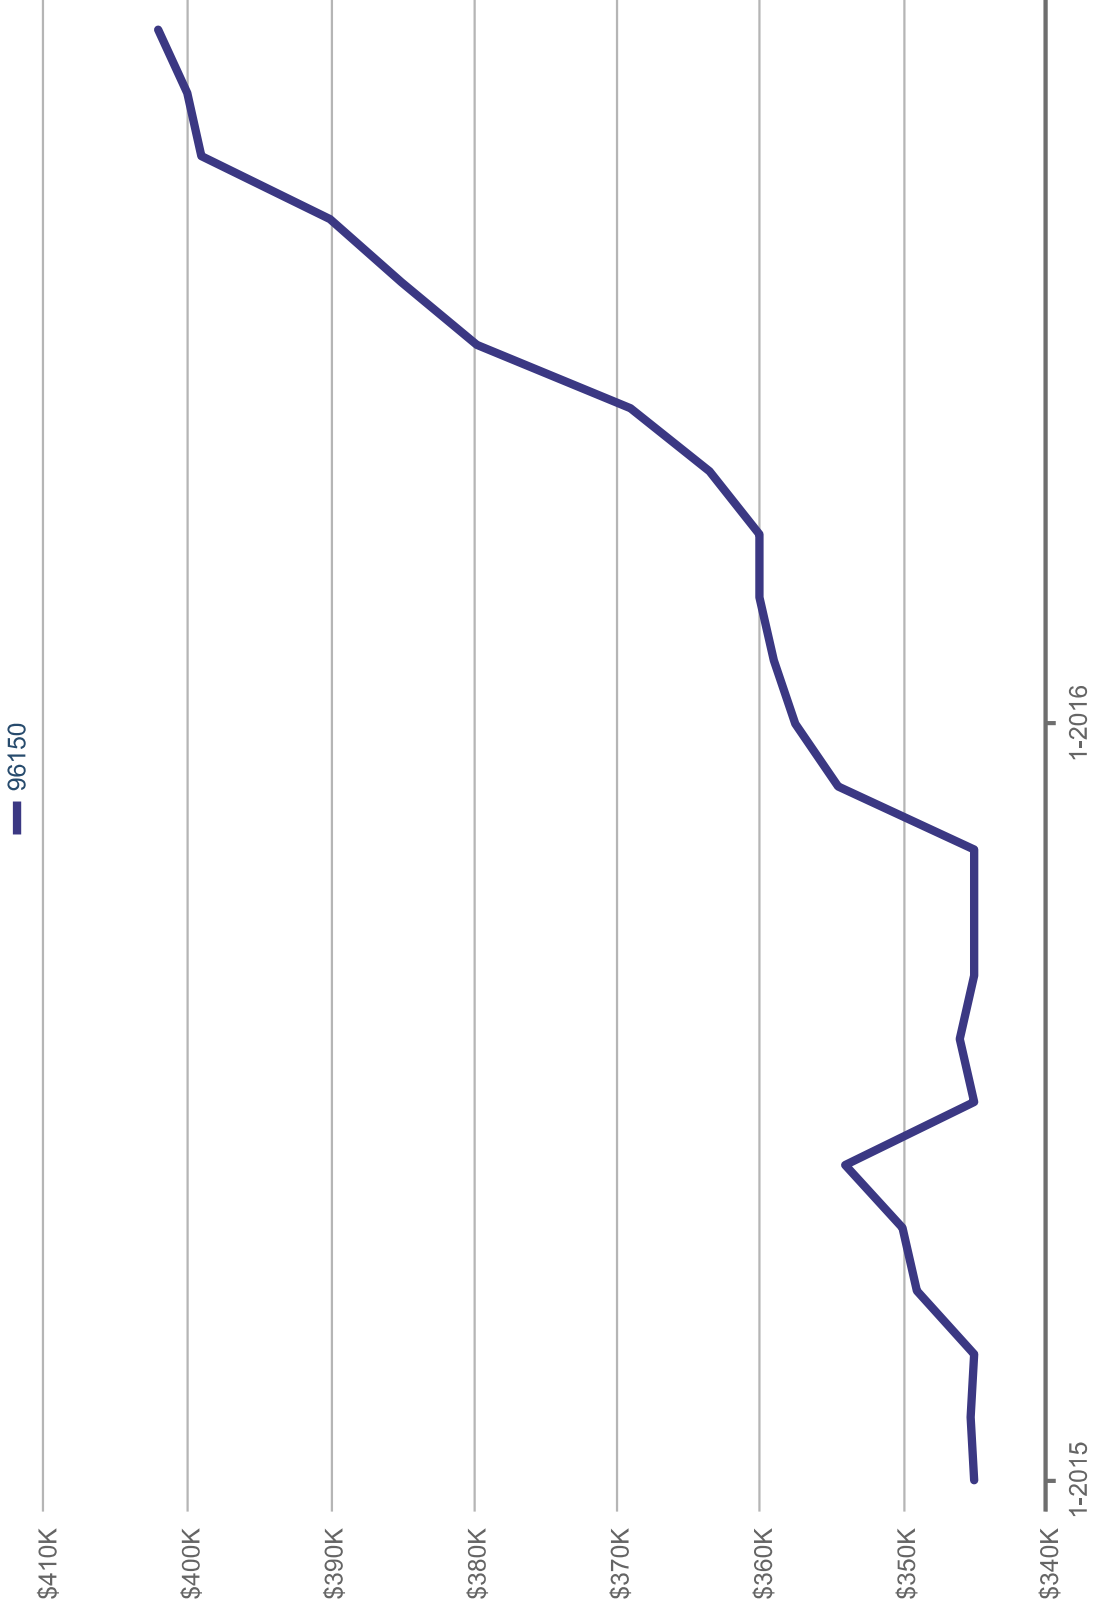

Median Sales Price

Each data point is 12 months of activity. Data is from January 4, 2017.
All data from the South Tahoe Association of REALTORS® MLS. Data deemed reliable but not guaranteed. InfoSparks © 2017 ShowingTime.