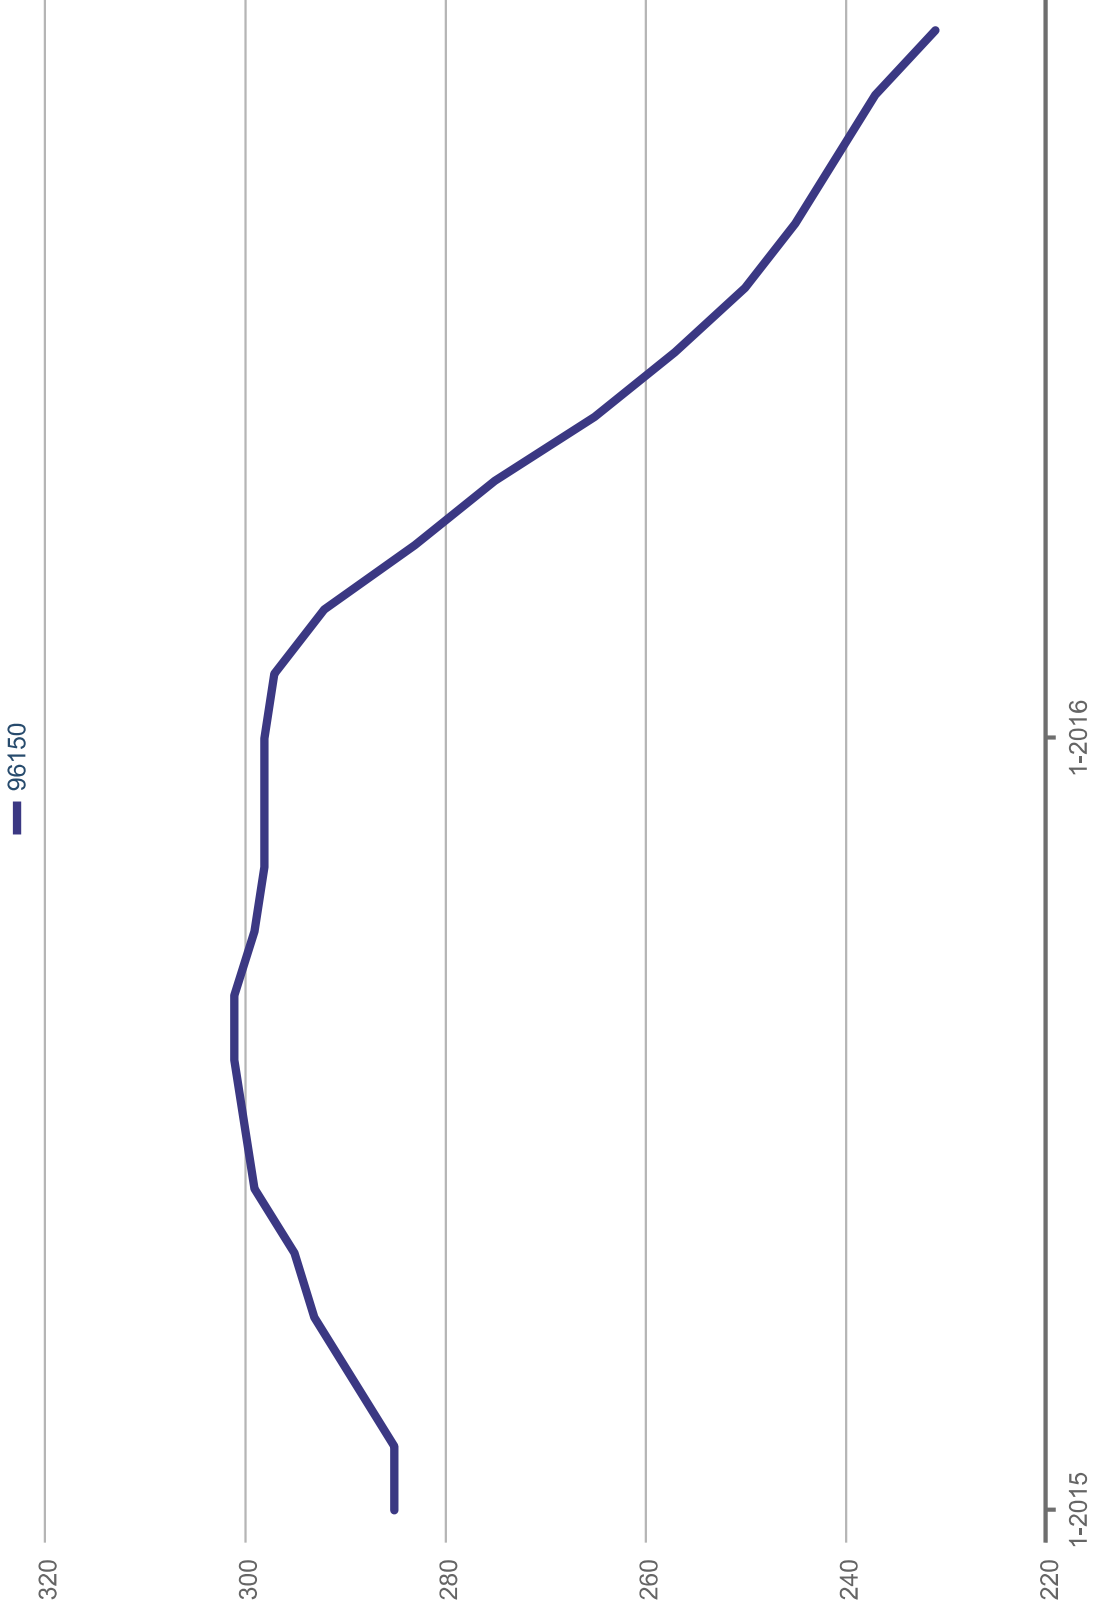

## Homes for Sale

Each data point is 12 months of activity. Data is from January 4, 2017.  
All data from the South Tahoe Association of REALTORS® MLS. Data deemed reliable but not guaranteed. InfoSparks © 2017 ShowingTime.