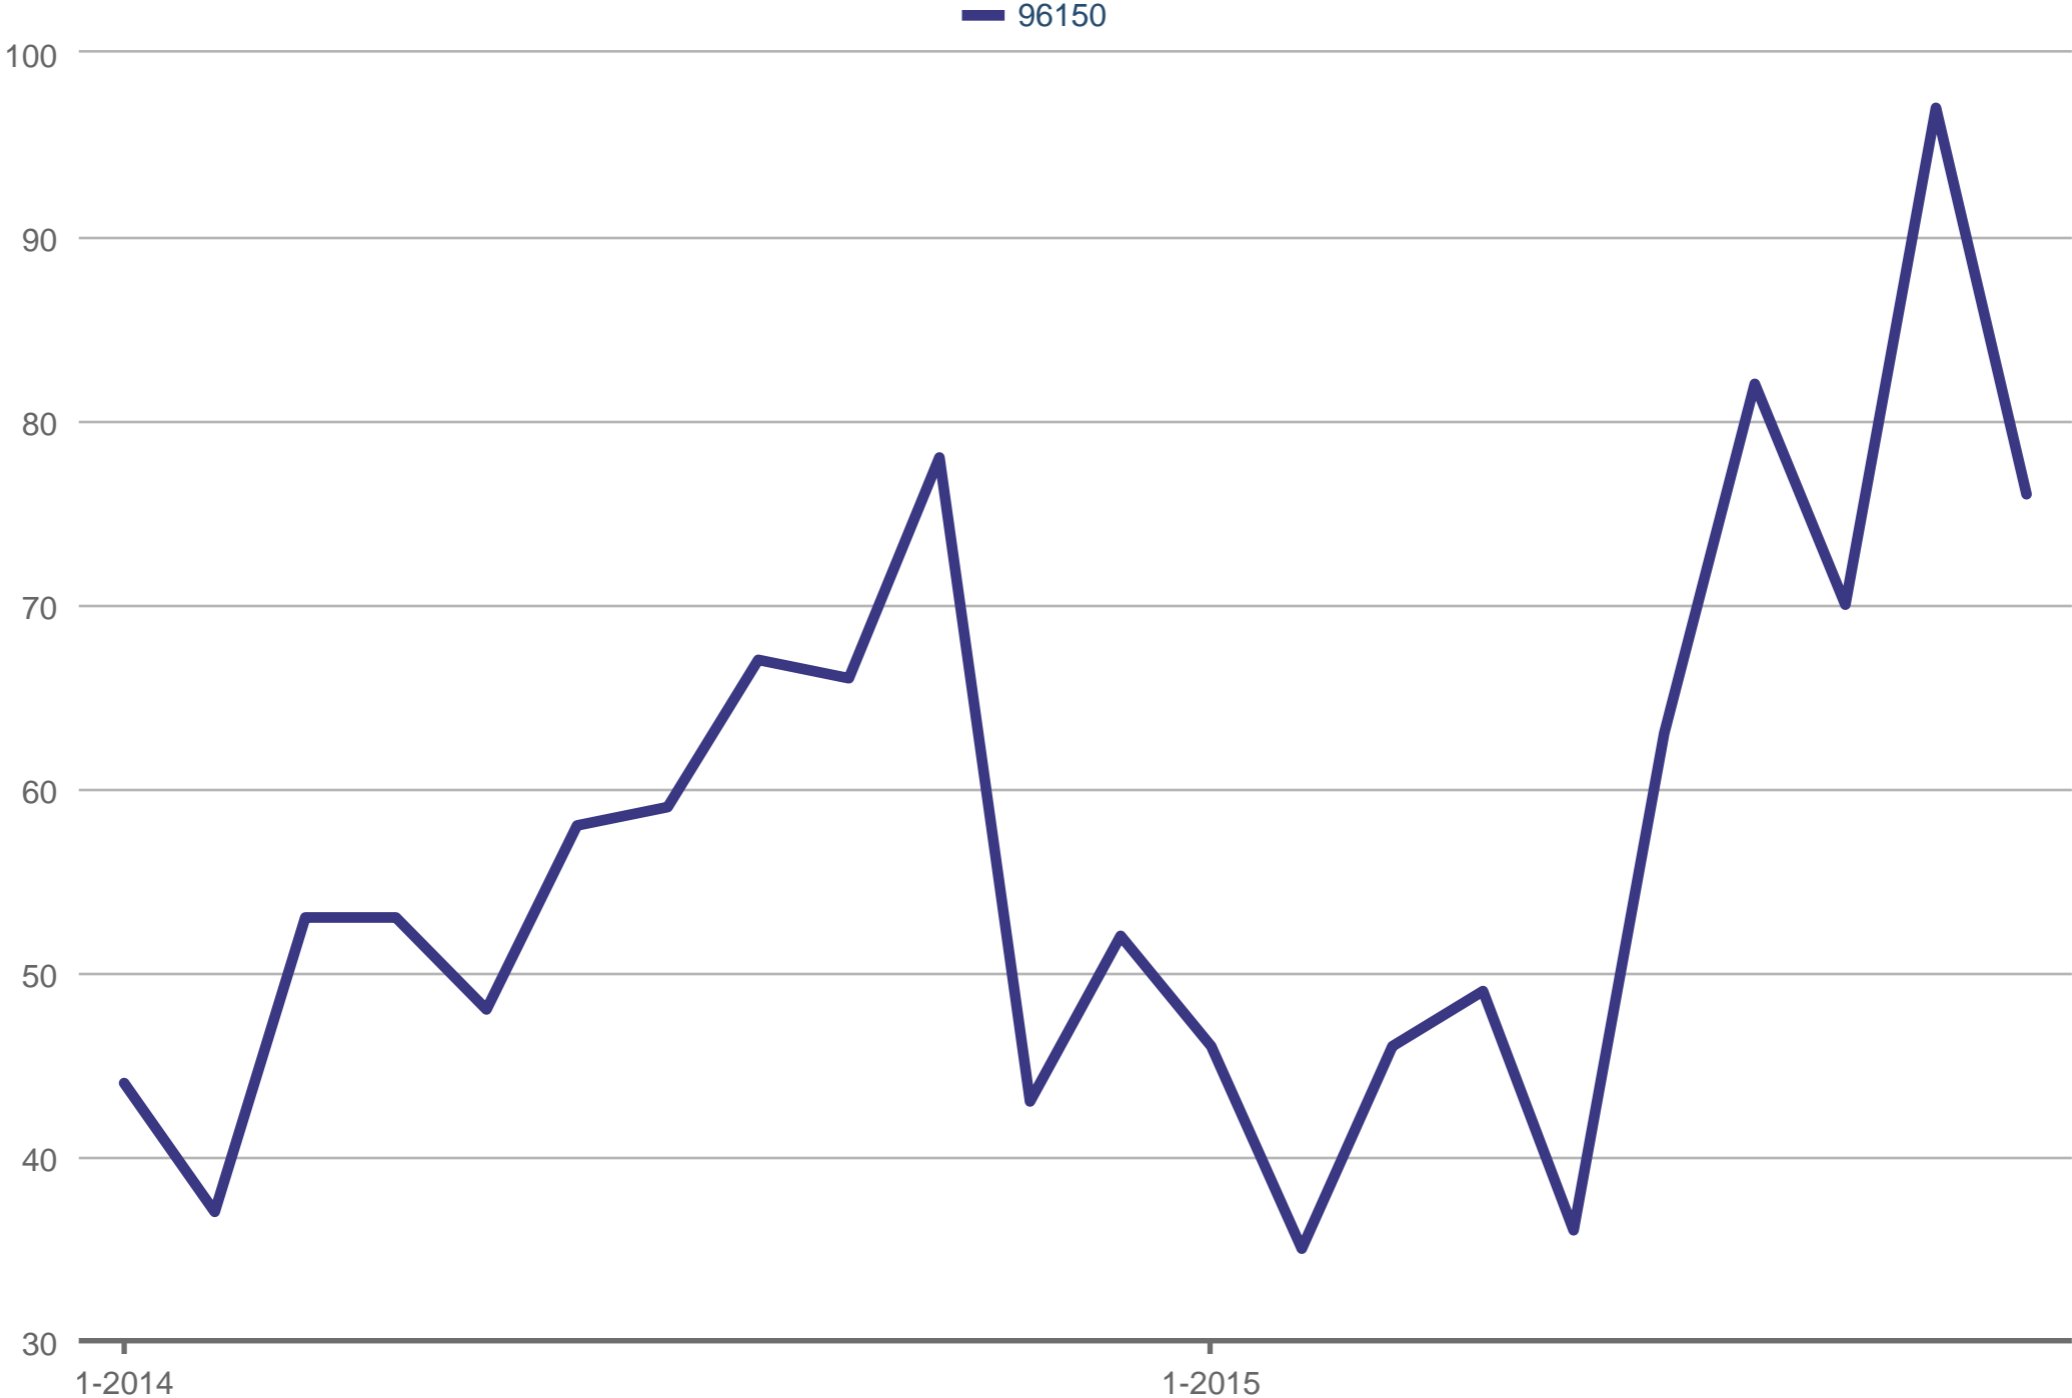

Closed Sales

96150

Each data point is one month of activity. Data is from November 20, 2015.